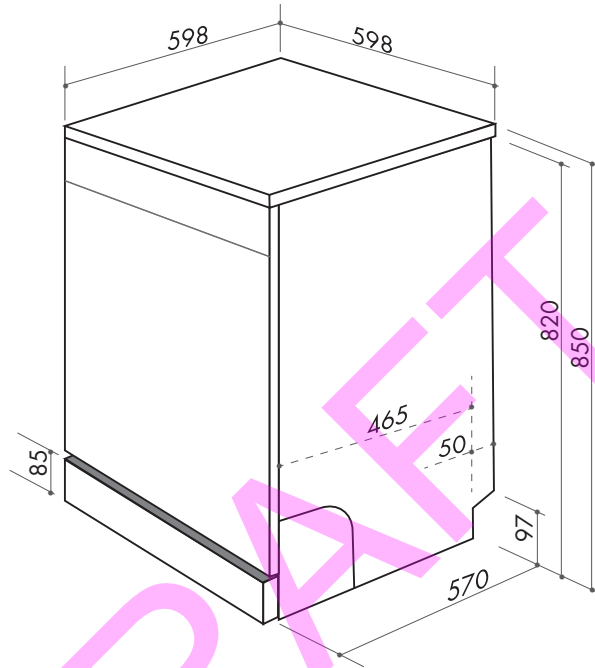

ADW7002X

freestanding dishwasher (grey & stainless steel)

UPPER BASKET

LOWER BASKET

NB: drawings are not to scale — they are to be used . For detailed installation instructions, please refer to user guide.