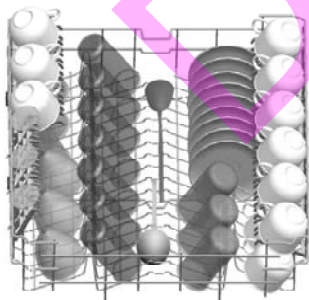

ADW7002X

freestanding dishwasher (grey & stainless steel)

UPPER BASKET

LOWER BASKET

NB: drawings are not to scale — they are to be used . For detailed installation instructions, please refer to user guide.