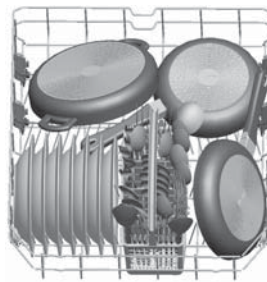

ADW7002X

freestanding dishwasher (grey & stainless steel)

UPPER BASKET

LOWER BASKET

NB: drawings are not to scale — they are to be used . For detailed installation instructions, please refer to user guide.