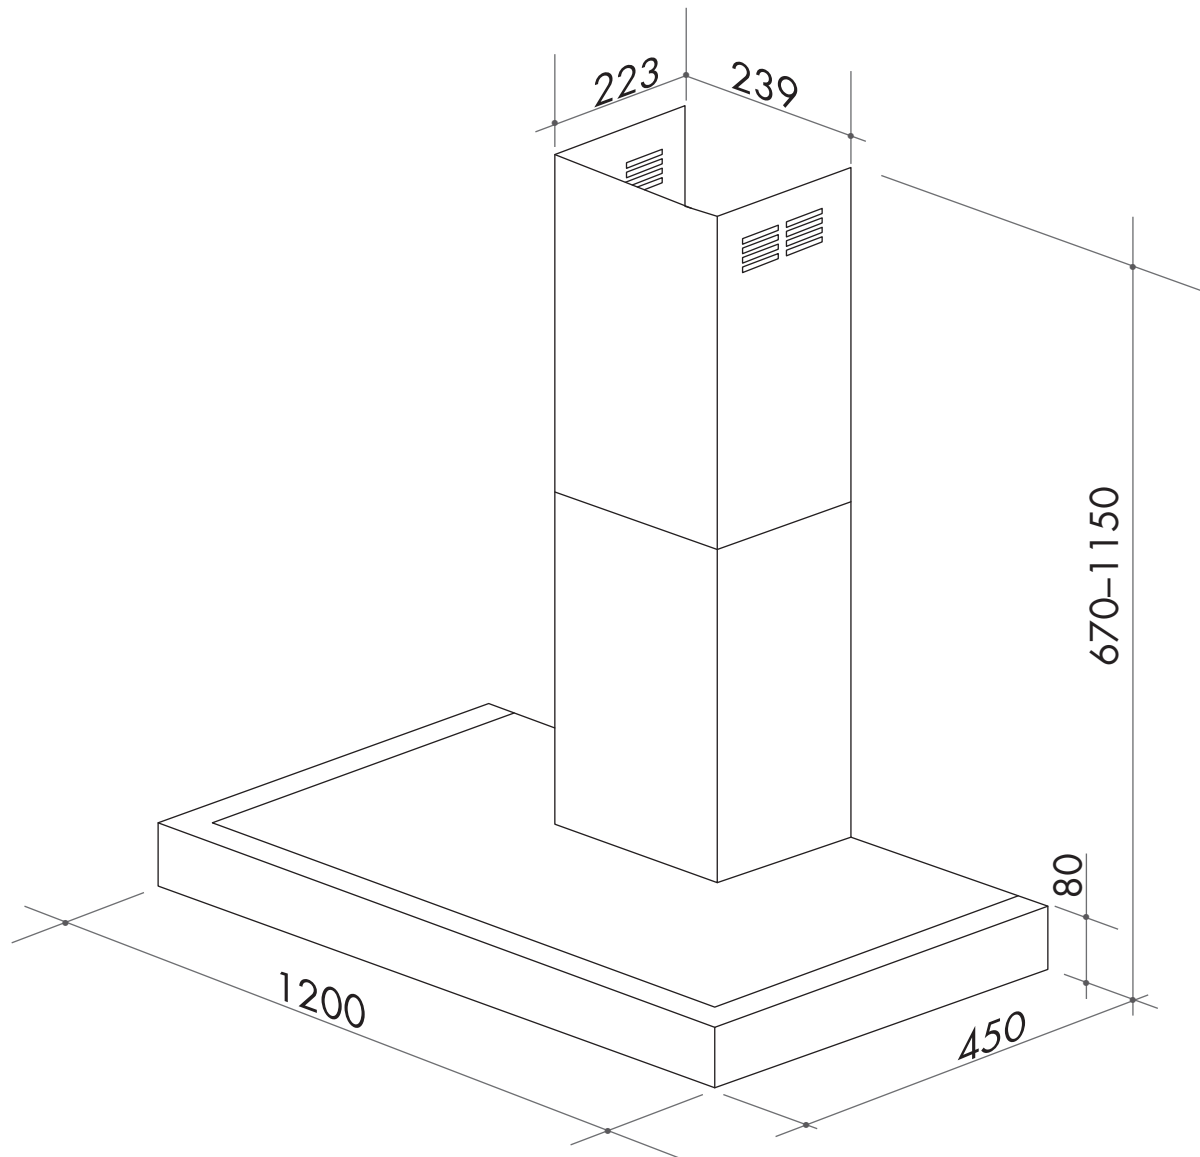

ACH1200X

120cm canopy rangehood

NB: drawings are not to scale — they are to be used as a guide only. For detailed installation instructions, please refer to user guide.

Australia National Telephone Number 1300 694 583 New Zealand Telephone Number 0508 458 369
ARTUSI showrooms are open daily from 9am-5pm and Saturdays 10am-4pm

artusi.com.au

NSW & ACT
(head office)

48 Moore Street
Leichhardt
02 8569 4699

VIC | SA

1211 Toorak Road
CAMBERWELL
03 9809 2155

TASMANIA

3 Pear Avenue
DERWENT PARK 7009
03 6272 7386

QLD

1/42 Cavendish Road
COORPAROO
07 3397 0850

WA | NT

10/55 Howe Street
OSBORNE PARK
08 9201 9188

New Zealand

PO Box 11.160
Sockburn Christchurch
03 344 5913