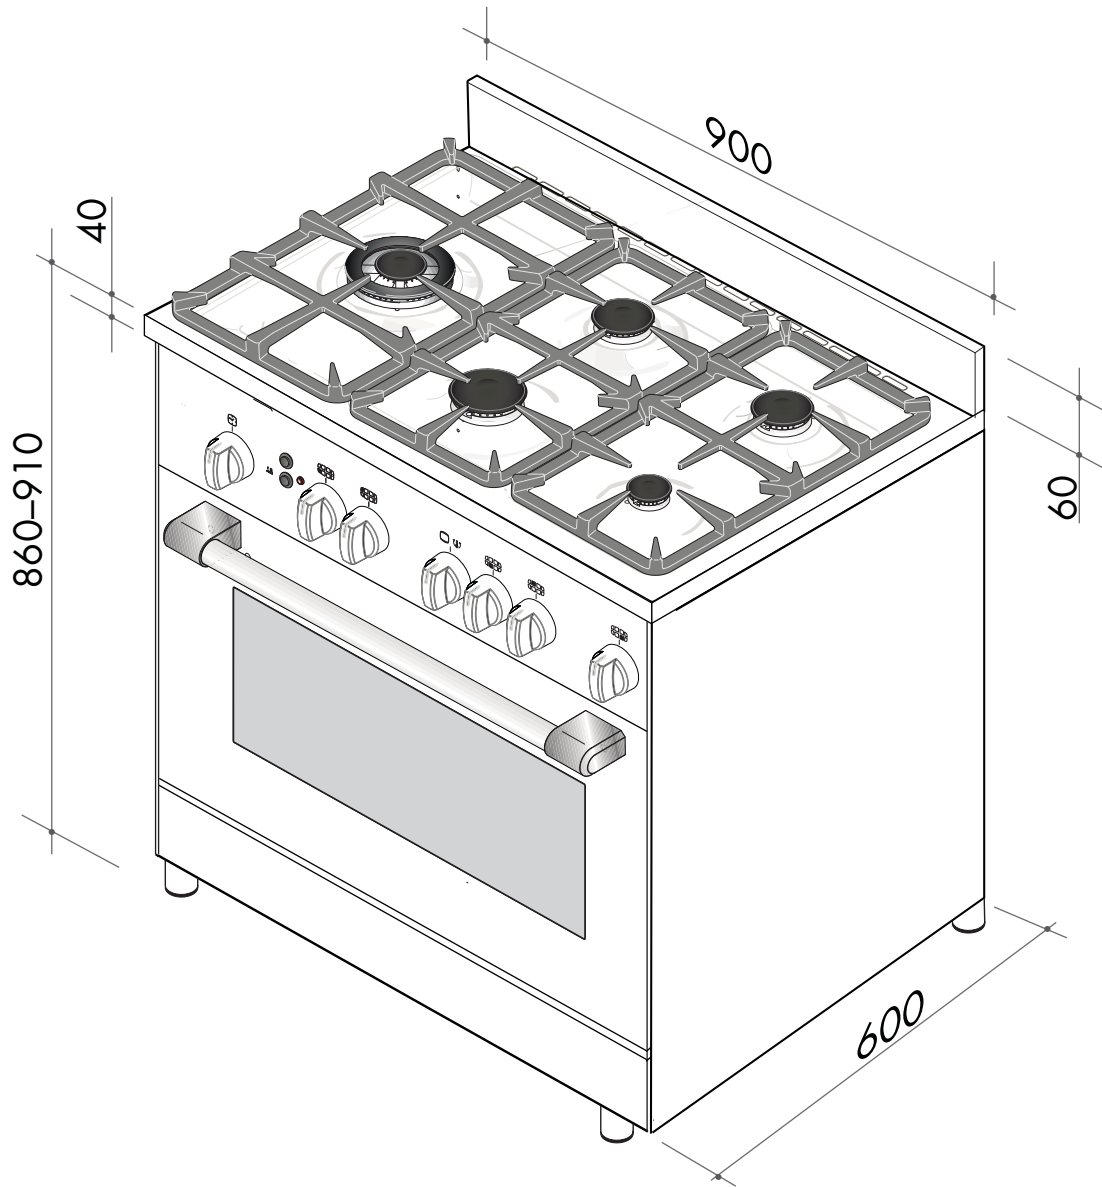

AFG911B

90cm freestanding cooker

NB: drawings are not to scale — they are to be used . For detailed installation instructions, please refer to user guide.

Australia National Telephone Number 1300 694 583 New Zealand Telephone Number 0508 458 369
ARTUSI showrooms are open Tuesday to Friday from 9am-5pm and Saturdays 10am-4pm

artusi.com.au

NSW & ACT
(head office)

48 Moore Street
Leichhardt
02 8569 4699

VIC | SA

1211 Toorak Road
CAMBERWELL
03 9809 2155

TASMANIA

3 Pear Avenue
DERWENT PARK 7009
03 6272 7386

QLD

1/42 Cavendish Road
COORPAROO
07 3397 0850

WA | NT

10/55 Howe Street
OSBORNE PARK
08 9201 9188

New Zealand

PO Box 11.160
Sockburn Christchurch
03 344 5913